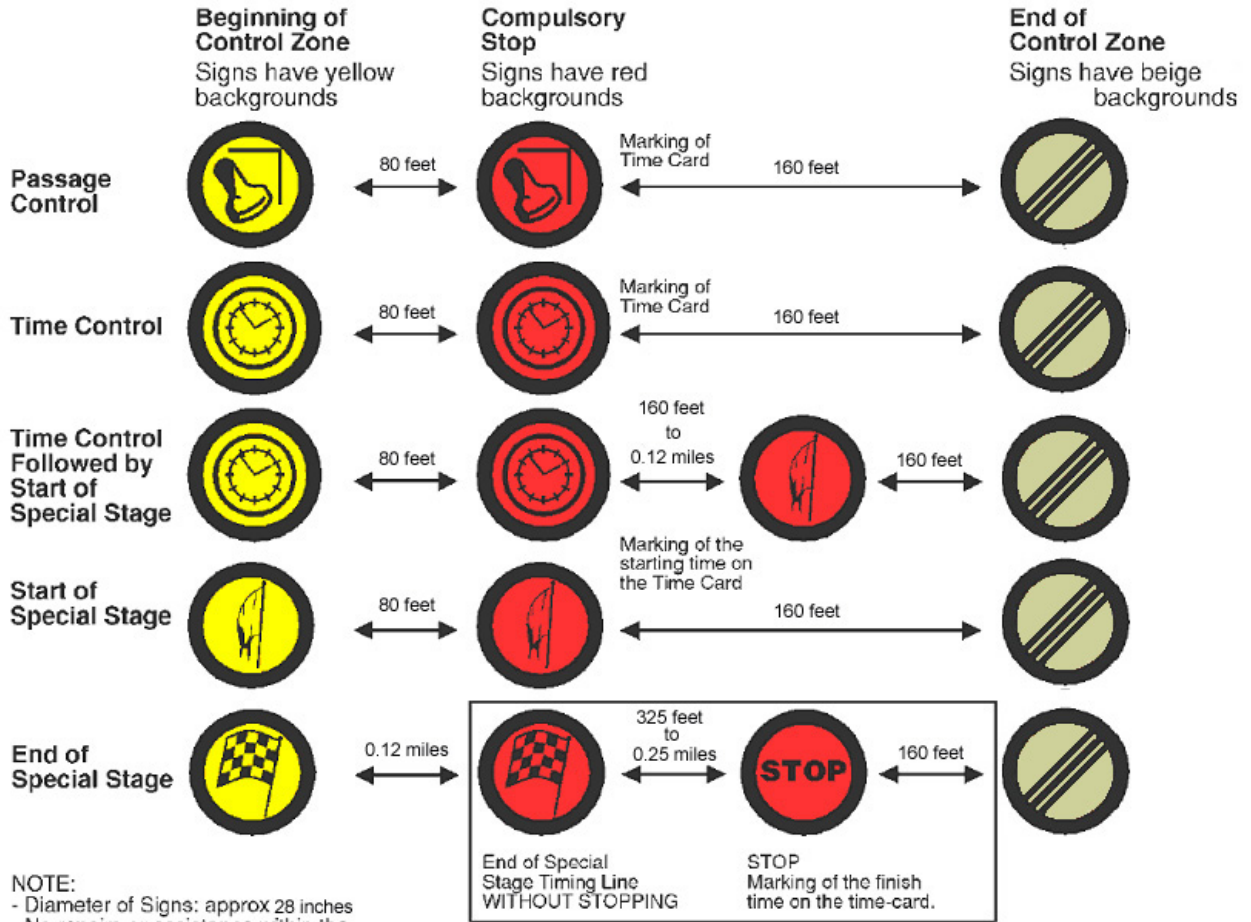

# Schedule A (6) Rally Control Signs

## Rally control signs

NOTE:  
 - Diameter of Signs: approx 28 inches  
 - No repairs or assistance within the control zone